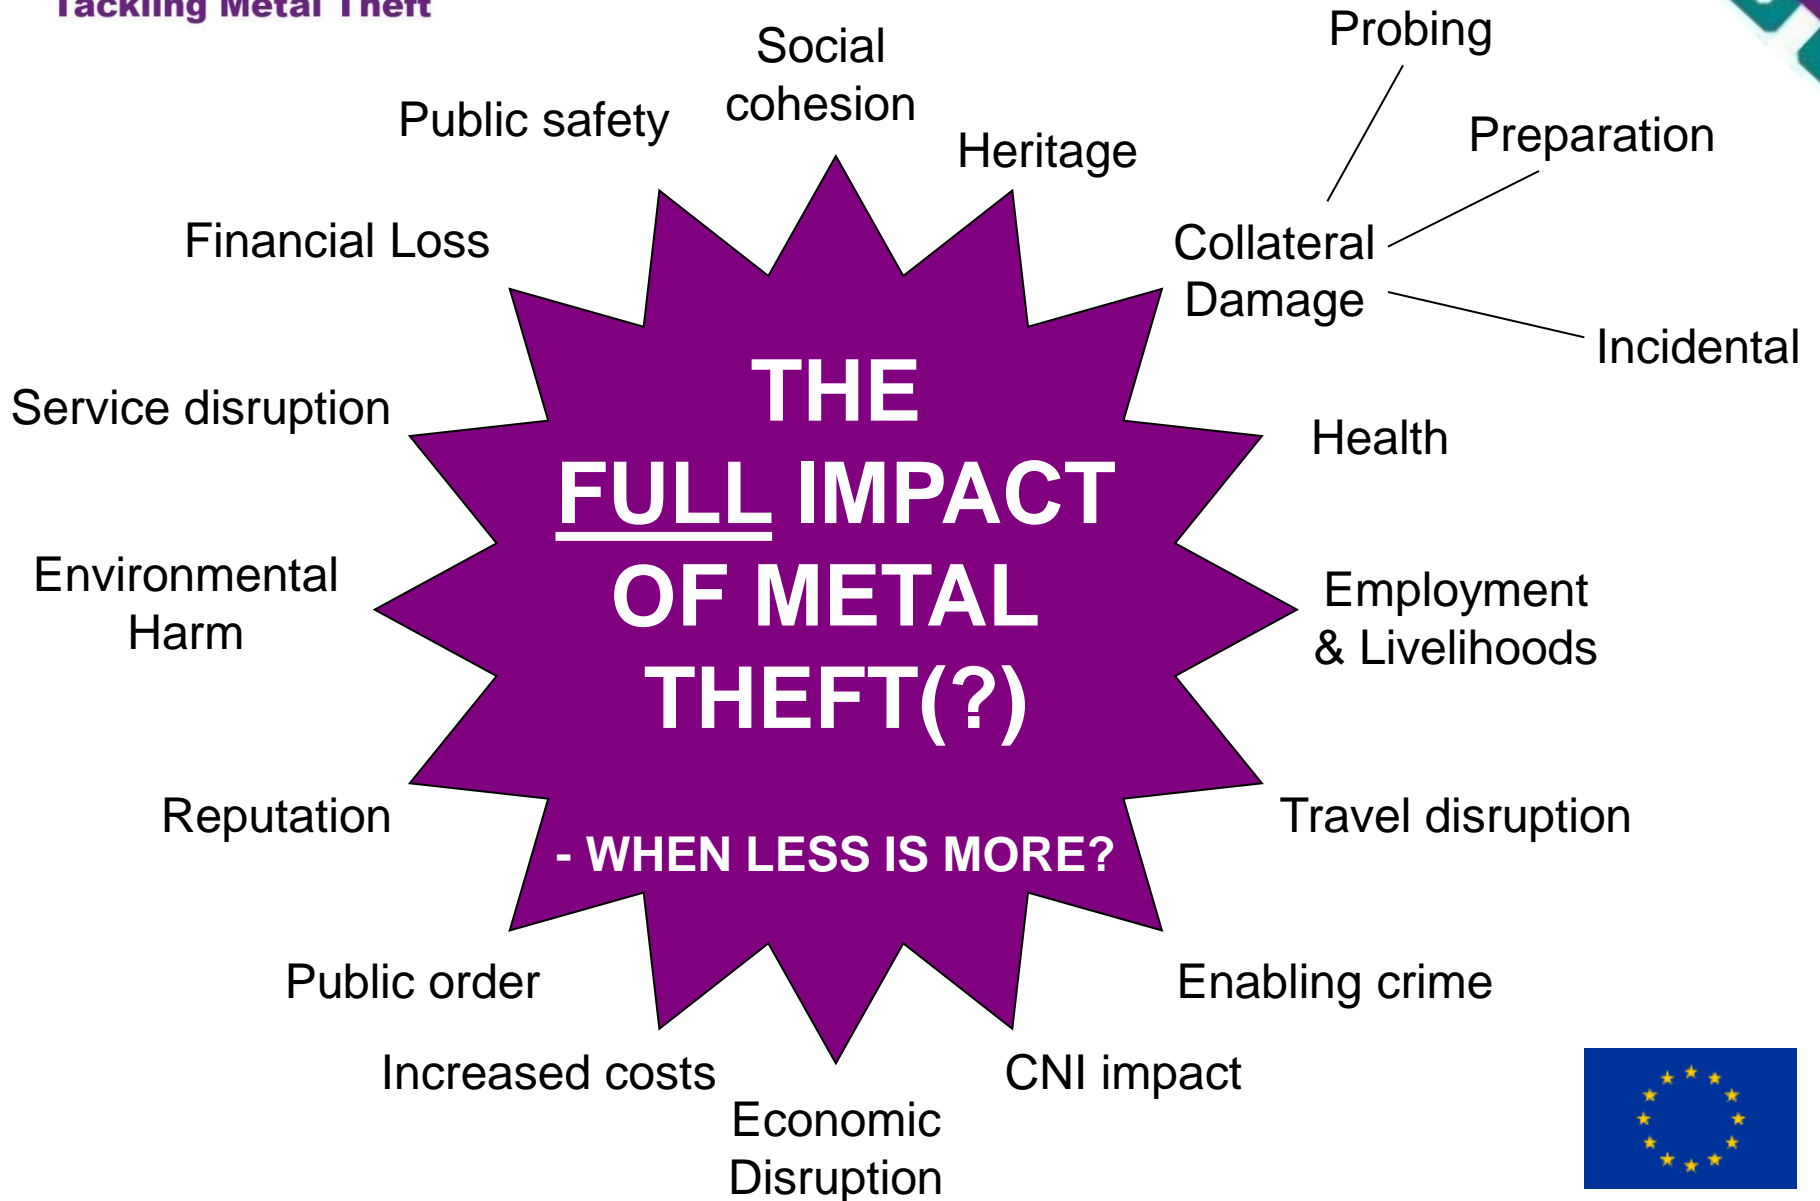

The Full Impact?